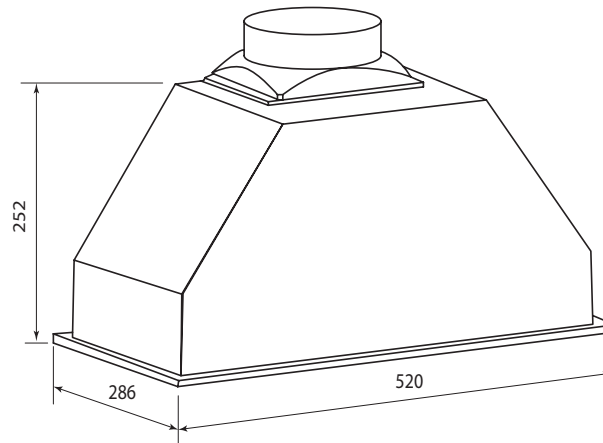

INSTALLATION NOTES

Installation

A suitably qualified installer is required. Check product dimensions before commencing installation.

Electrical Connection

The rangehood has a 1 metre cord with a 10 amp plug fitted. This is a simple plug in connection.

DIMENSIONS & WEIGHTS	
Unpacked Weight	10
Packed Weight	11
Packed Dimensions cm	31.5L x 57.5W x 36.5H

Outlet diameter = 150mm

Please note:

Every effort has been made to ensure this information is correct. However, due to product improvement Glem reserves the right to make changes to products without prior notice.