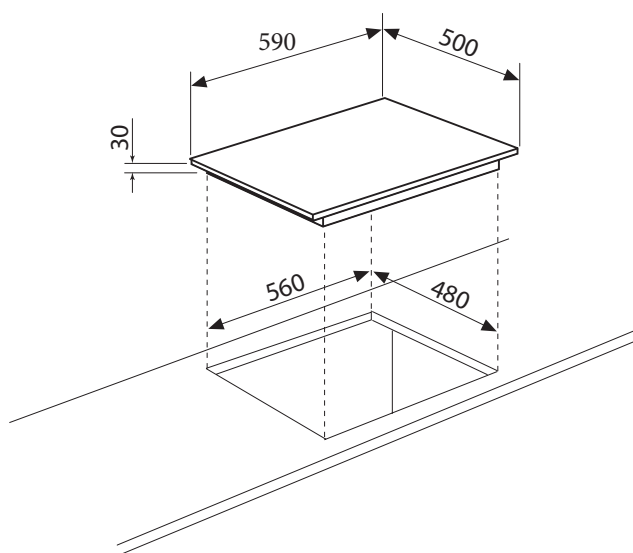

SINGLE PIECE EURO STAINLESS STEEL

Produced using water finished European stainless steel with a smoother finish for easier cleaning.

TECHNICAL FEATURES

MAIN FEATURES	
Cooktop features	Side controls for easy access Single piece easy clean hob
Front large burner	10.0Mj/h (NG); 11.0 (LPG)
Left rear Medium burner	6.1Mj/h (NG); 6.9 Mj/h (LPG)
Right rear Medium burner	6.1Mj/h (NG); 6.9 Mj/h (LPG)
Right front Small burner	4.0Mj/h (NG); 3.8 Mj/h (LPG)
Total max gas consumption	26.2 (NG); 28.7 <!-- Genera-
Flame failure protection	YES
Light strong steel trivets	YES x 2
Electrical Connection	1.2 m cable with 10amp plug
Voltage	220-240V 50Hz
DESIGN	
Colour	Stainless Steel
Single piece hob	YES
Italian SABAF burners	YES
Ignition using the control knob	YES
LPG Conversion kit	YES
ACCESSORIES	
Instruction manual	YES
SAFETY	
Gas shut off valves if flame fails	YES
DIMENSIONS	
Product mm (WxDxH)	590 x 500 x 40
Cut out mm (WxD)	560 x 480
Carton size mm (WxDxH)	650 x 560 x 135
Cooktop weight	10 Kg
Package weight	12 Kg
WARRANTY	
2 Years Parts and Labour	In home service
EAN CODE	0609722889315