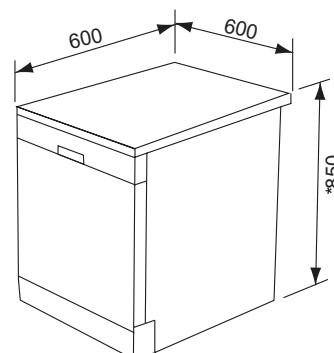

Emilia should not be held responsible for any errors in this data sheet caused by inaccuracy in printing or transcription. Check with the retailer that this data sheet correctly describes the products that are being offered for sale. Emilia has a policy of continuous product development and product specifications may change without notice. The descriptions and images in this data sheet apply to the specific product at the date of publication.

www.emiliaappliances.com.au