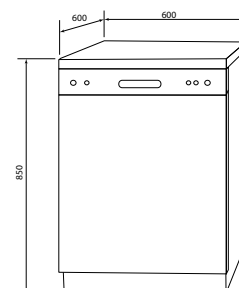

An increase in the temperature of the final rinse ensures the dishes are extra dry.

Stainless steel control panel

Big 12 place setting capacity

The descriptions and images in this brochure apply to the specific products at the date of publication. Glem Gas has a policy of continuous product development and product specifications may change without notice. Please check with the retailer that this brochure correctly describes the products that are being offered for sale. Glem Gas should not be held responsible for any errors in this brochure caused by inaccuracy in printing or transcription.