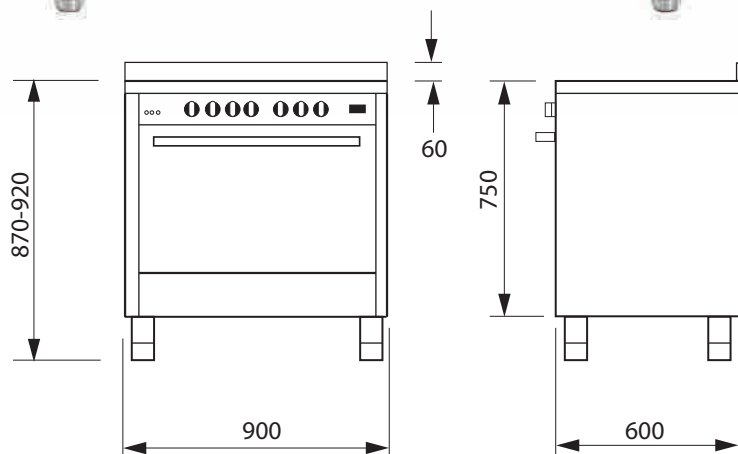

90cm ALL GAS GLOSS BLACK COOKER

Model DI965MVN4

Made in Italy

Optional BLACK 140mm kickplate
available MAKPN90

Functions and features

Flame failure protection on all burners

Fan assisted gas oven

5 burner gas cooktop

Cast iron trivets

116 litre oven

Static and fan assisted oven functions

Electronic ignition

Digital clock (3 button)

Warming/storage compartment

Automatic Cooling fan

Titanium easy clean enamel

Click & slide inner door glass

Included:

2 wire racks

Grill tray with rack

LPG Conversion kit

Full metal door handle & double glass door

Removable oven side racks

Stainless steel adjustable legs

2 YEAR WARRANTY

Made in Italy

Oven functions:

Fan forced GAS cooking

Static GAS cooking

Fan assisted ELECTRIC grill

Static ELECTRIC grill

Light

Oven internal dim = 670Wx370Hx410D

Megajoule ratings Natural Gas (LPG):

Wok burner 14.5 Mj/h (11.5)

Large burner 11.5 Mj/h (10.0)

2x Medium burner 7.0 Mj/h (6.0)

Small burner 4.0 Mj/h (3.5)

Oven burner 14.5 Mj/h (12.5)

Total gas consumption 58.5 Mj/h (51.0)

Suitable for flexible hose gas connection

Maximum electrical consumption 2265W

Allow 5 mm clearance to cupboards

Easy 10 amp plug in connection

Emilia should not be held responsible for any errors in this data sheet caused by inaccuracy in printing or transcription. Check with the retailer that this data sheet correctly describes the products that are being offered for sale. Emilia has a policy of continuous product development and product specifications may change without notice. The descriptions and images in this data sheet apply to the specific product at the date of publication.