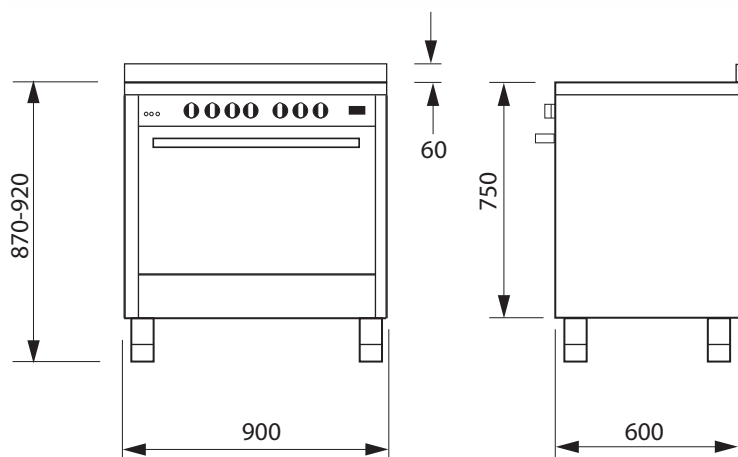

90cm DUAL FUEL GLOSS BLACK COOKER

Model DI965EN4

Made in Italy

Optional BLACK 140mm kickplate
available MAKPN90

Functions and features

Flame failure safety devices to all burners

Multi Function Electric oven

5 burner gas cooktop

Cast iron trivets

116 litre oven

Oven internal dim = 670Wx370Hx410D

Automatic Electronic ignition

Digital clock (3 button)

Warming/storage compartment

Automatic Cooling fan

Allow 5mm clearance to cupboards

Suitable for flexible hose gas connection

Maximum electrical consumption 2515W

15 amp electrical connection

Emilia should not be held responsible for any errors in this data sheet caused by inaccuracy in printing or transcription. Check with the retailer that this data sheet correctly describes the products that are being offered for sale. Emilia has a policy of continuous product development and product specifications may change without notice. The descriptions and images in this data sheet apply to the specific product at the date of publication.