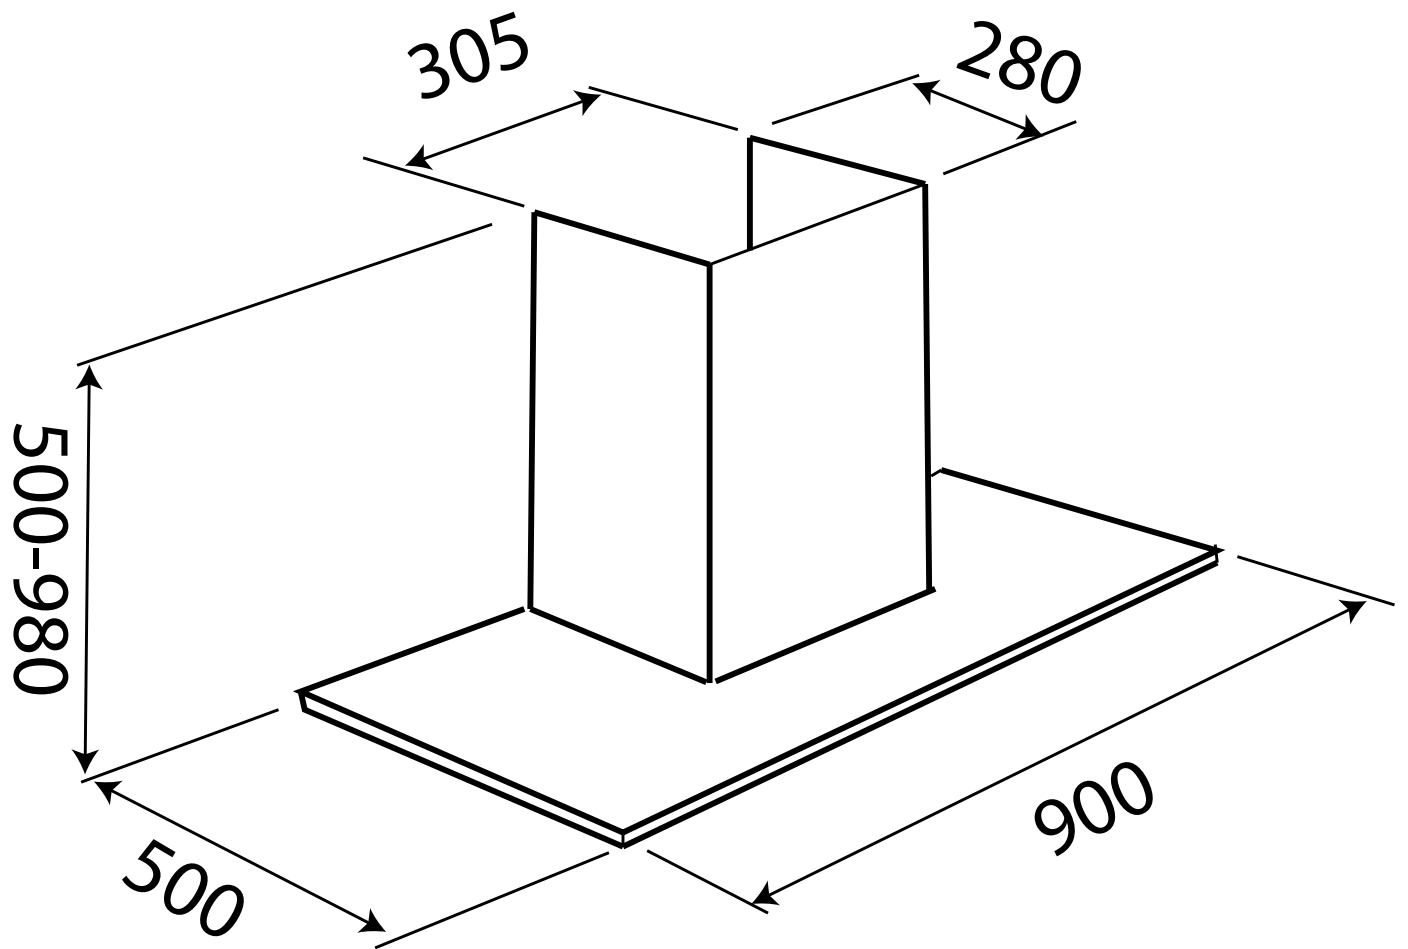

Installation Diagrams

CK90FG FLAT GLASS CANOPY RANGEHOOD