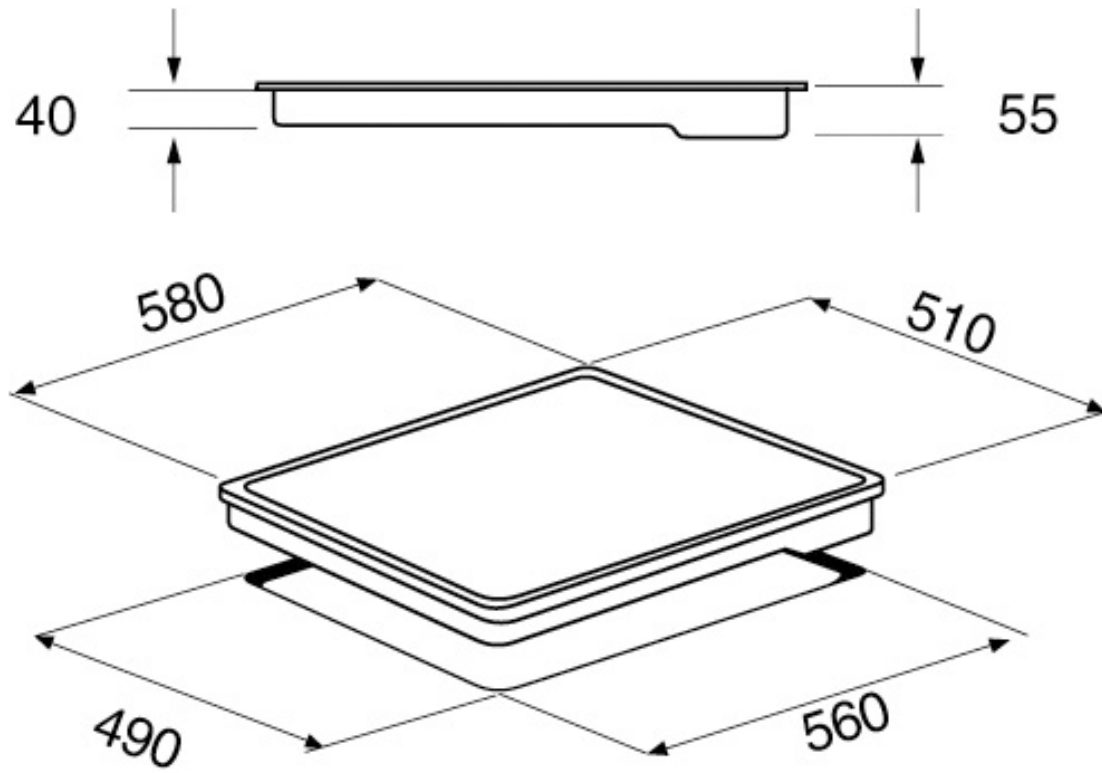

Installation Diagrams

SEC64ECI 60CM ELECTRIC CERAMIC COOK TOP