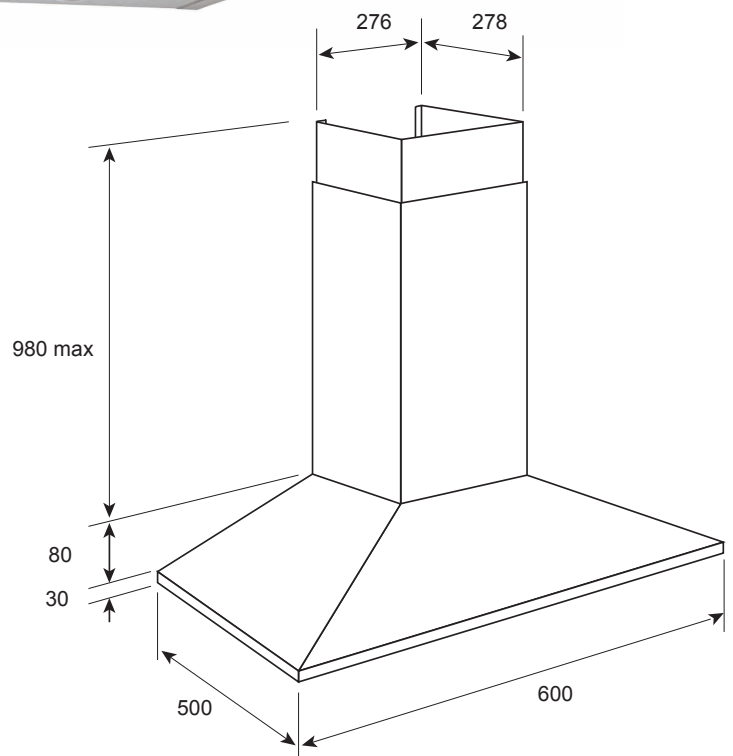

CK60SCF
60cm Stainless Steel
Slim Line Canopy Rangehood

Model :CK60SCF
Functions and features

- 60cm Slim Line canopy rangehood
- 800 cubic meters per hour extraction
- Bright 4 x LED low consumption lights
- 3 fan speeds
- 2 x Stainless steel baffle filters
- Can be a recirculated installation
- Electronic illuminated button control
- 2 year warranty
- Noise level 60dB